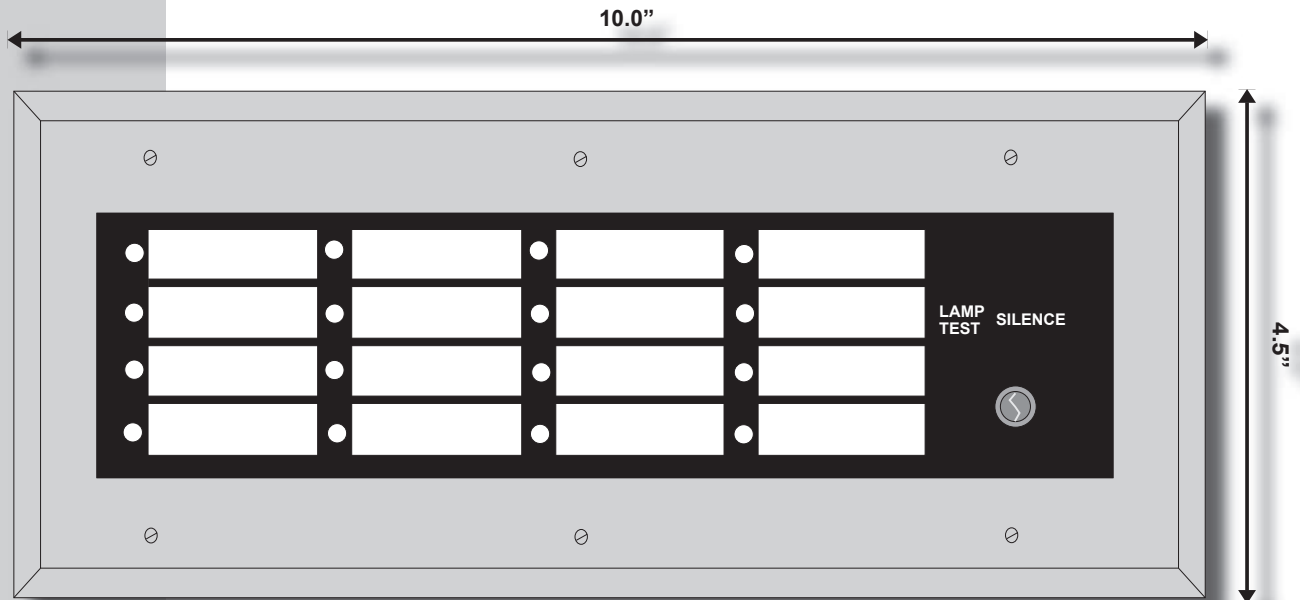

AD SPECIFICATION SHEET

16 Zone Annunciator – UL Listed

Part Number: SER - 5416

Electrical Specifications

LEDs: 16 red LEDs / 1 red LED per zone
Silence switch: Three position key switch
Momentary right = silence
Center = normal operation / key out
Momentary left = lamp test
Piezo: Board mounted
Sound pressure level: 75dB@30cm@12V
Oscillating freq: 3.0 ± 0.4KHz

Mechanical Specifications

Back box: Standard 5-gang electrical box supplied by electrician
Trim ring: Stainless steel
Trim ring dimensions: 4.5" h x 10.0" w
Viewable area: 2.1" h x 8.5" w

Automation Displays, Inc.