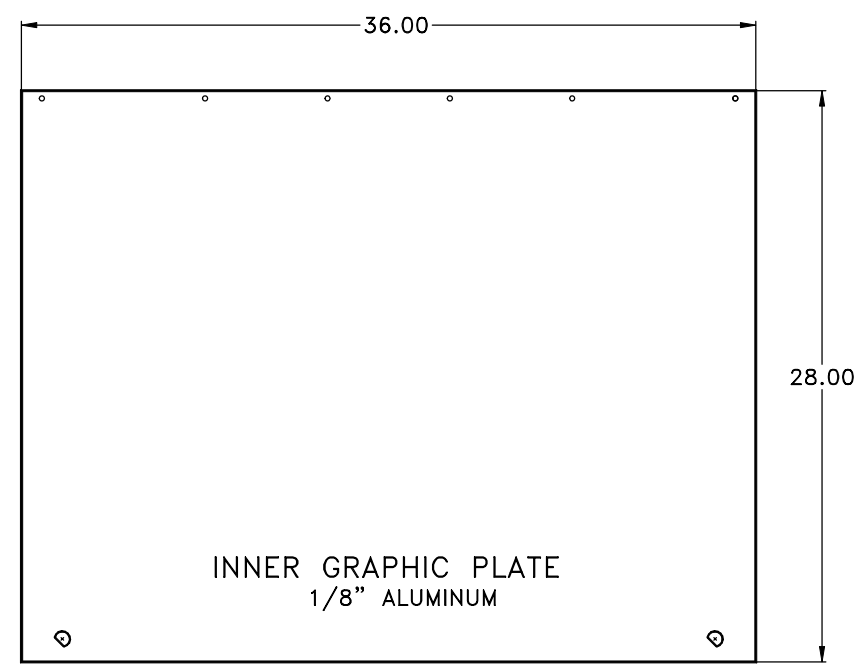

8 | 7 | 6 | 5 | 4 | 3 | 2 | 1

D
C
B
A

FRONT VIEW

RIGHT SIDE

- NOTES:
 1) MATERIAL:
 TURRET - 12 GA CRS
 ROLL COVER - EXTRUDED ALUMINUM
 INNER GRAPHIC PLATE - 1/8" ALUMINUM
 2) FINISH:
 TURRET - POWDER COATED BLACK
 TEXTURED FINISH
 ROLL COVER - CLEAR ANODIZED ALUMINUM

AD AUTOMATION DISPLAYS INC.			
DESK TOP CONSOLE WITH ROLL-TOP COVER			
D	DRAWN BY SMS	DATE 9/11/06	REV NO. 0
SCALE		DRAWING NO. J646-100	

8 | 7 | 6 | 5 | 4 | 3 | 2 | 1