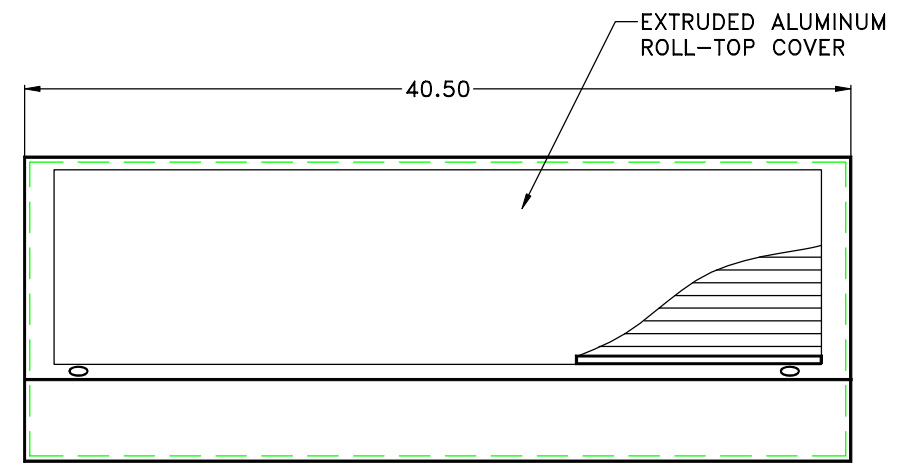

8 | 7 | 6 | 5 | 4 | 3 | 2 | 1

D
C
B
A

FRONT VIEW

RIGHT SIDE

- NOTES:
 1) MATERIAL:
 TURRET - 12 GA CRS
 ROLL COVER - EXTRUDED ALUMINUM
 INNER GRAPHIC PLATE - 1/8" ALUMINUM
 2) FINISH:
 TURRET - POWDER COATED BLACK
 TEXTURED FINISH
 ROLL COVER - CLEAR ANODIZED ALUMINUM