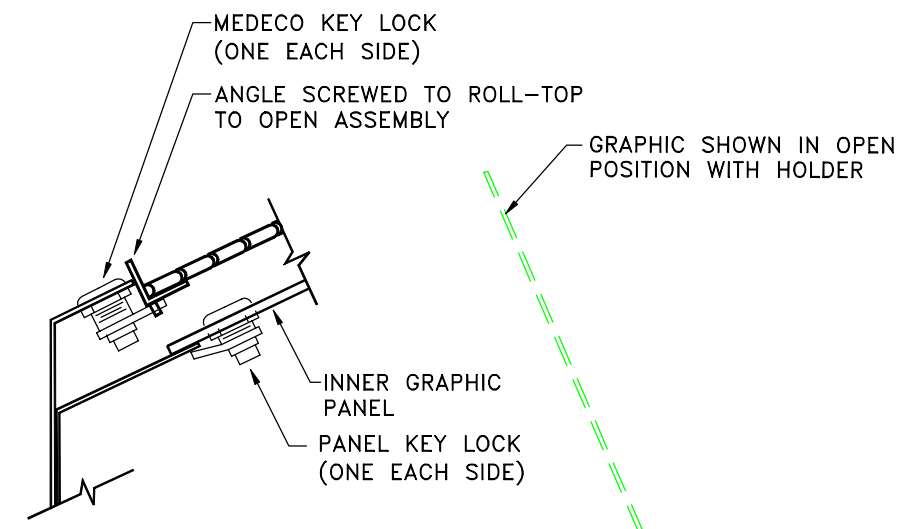

8 | 7 | 6 | 5 | 4 | 3 | 2 | 1

D
C
B
A

FRONT VIEW

RIGHT SIDE

- NOTES:
 1) MATERIAL:
 TURRET - 12 GA CRS
 ROLL COVER - EXTRUDED ALUMINUM
 INNER GRAPHIC PLATE - 1/8" ALUMINUM
 2) FINISH:
 TURRET - POWDER COATED BLACK
 TEXTURED FINISH
 ROLL COVER - CLEAR ANODIZED ALUMINUM

AD AUTOMATION DISPLAYS INC.			
DESK TOP CONSOLE WITH ROLL-TOP COVER			
D	DRAWN BY SMS	DATE 9/11/06	REV NO. 0
SCALE		DRAWING NO. J646-100	

8 | 7 | 6 | 5 | 4 | 3 | 2 | 1