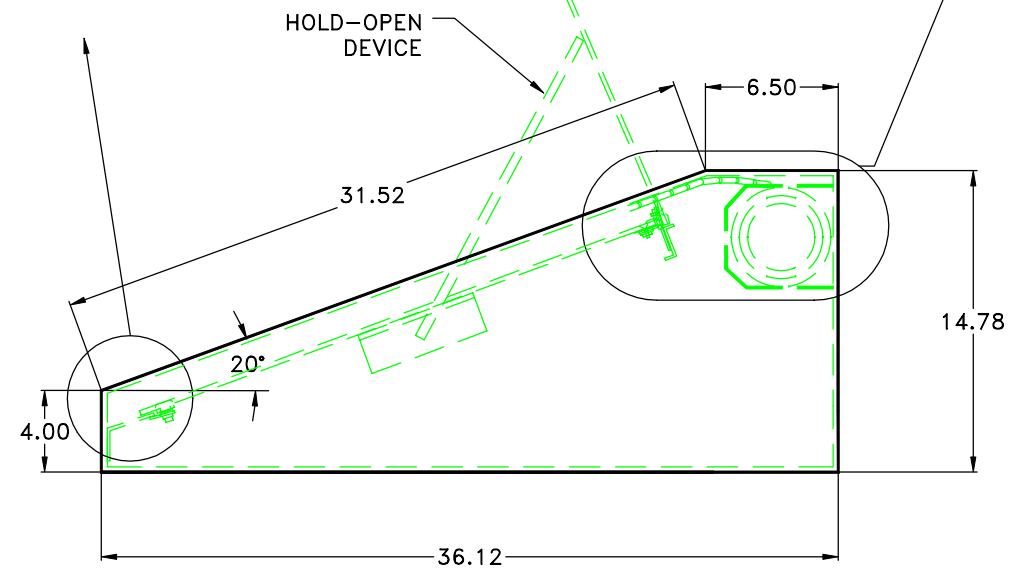

8 | 7 | 6 | 5 | 4 | 3 | 2 | 1

D
C
B
A

FRONT VIEW

RIGHT SIDE

- NOTES:
 1) MATERIAL:
 TURRET - 12 GA CRS
 ROLL COVER - EXTRUDED ALUMINUM
 INNER GRAPHIC PLATE - 1/8" ALUMINUM
 2) FINISH:
 TURRET - POWDER COATED BLACK
 TEXTURED FINISH
 ROLL COVER - CLEAR ANODIZED ALUMINUM

AD AUTOMATION DISPLAYS INC.			
DESK TOP CONSOLE WITH ROLL-TOP COVER			
D	DRAWN BY SMS	DATE 9/11/06	REV NO. 0
SCALE		DRAWING NO. J646-100	

8 | 7 | 6 | 5 | 4 | 3 | 2 | 1