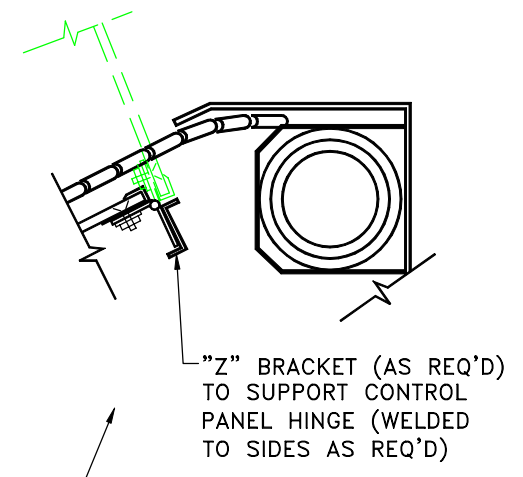

8 | 7 | 6 | 5 | 4 | 3 | 2 | 1

D
C
B
A

FRONT VIEW

RIGHT SIDE

- NOTES:
 1) MATERIAL:
 TURRET - 12 GA CRS
 ROLL COVER - EXTRUDED ALUMINUM
 INNER GRAPHIC PLATE - 1/8" ALUMINUM
 2) FINISH:
 TURRET - POWDER COATED BLACK
 TEXTURED FINISH
 ROLL COVER - CLEAR ANODIZED ALUMINUM