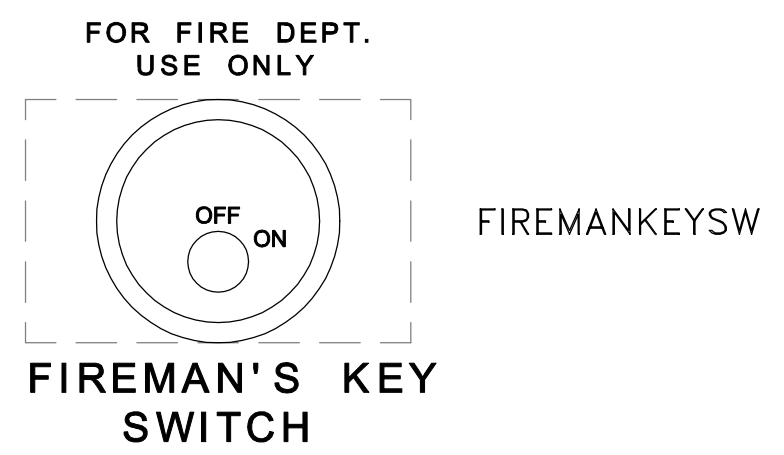

TELEPB-BLK

TELEPB-R

TELESWCLEAR

2 OF 3

AUTOMATION DISPLAYS INC.			
STANDARD SYMBOLS			
D	DRAWN BY WES	STANDARD SWITCHES	
SCALE	DATE 5-23-00	REV. NO.	DRAWING NO. SWITCH 2

8 7 6 5 4 3 2 1

D  
C  
B  
A

SWITCHES

-  TOGGLE25
-  TOGGLE50
-  TOGGLE25-OAO
-  TOGGLE25-OC
-  TOGGLE2-OAO
-  TOGGLE2-OC
-  PUSH50

-  VOLPOT
-  VOLPOT-CHXHD
-  VOLPOT-CHXHD0-9
-  VOLPOT-IAI

3 OF 3

<b>ADI</b> AUTOMATION DISPLAYS INC.			
STANDARD SYMBOLS			
D	DRAWN BY WES	STANDARD SWITCHES	
SCALE	DATE 5-23-00	REV. NO.	DRAWING NO. SWITCH 3