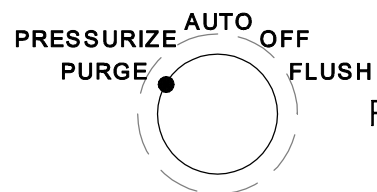

8 7 6 5 4 3 2 1

D
C
B
A

ABPB1

ABSWCLEAR

MUSHPB

MUSHPB-KEY

ROT02

ROT03

ROT04

ROT05

SWITCHES

TELEMOMTMO

TELEMOMTMT

TELEMTMO

TELEMTMT

TELEMTMTMO

TELEMTMTMT

TELEKEY

TELEPB-BLK

TELEPB-R

TELESWCLEAR

2 OF 3

AUTOMATION DISPLAYS INC.			
STANDARD SYMBOLS			
D	DRAWN BY WES	STANDARD SWITCHES	
SCALE	DATE 5-23-00	REV. NO.	DRAWING NO. SWITCH 2

8 7 6 5 4 3 2 1

D
C
B
A