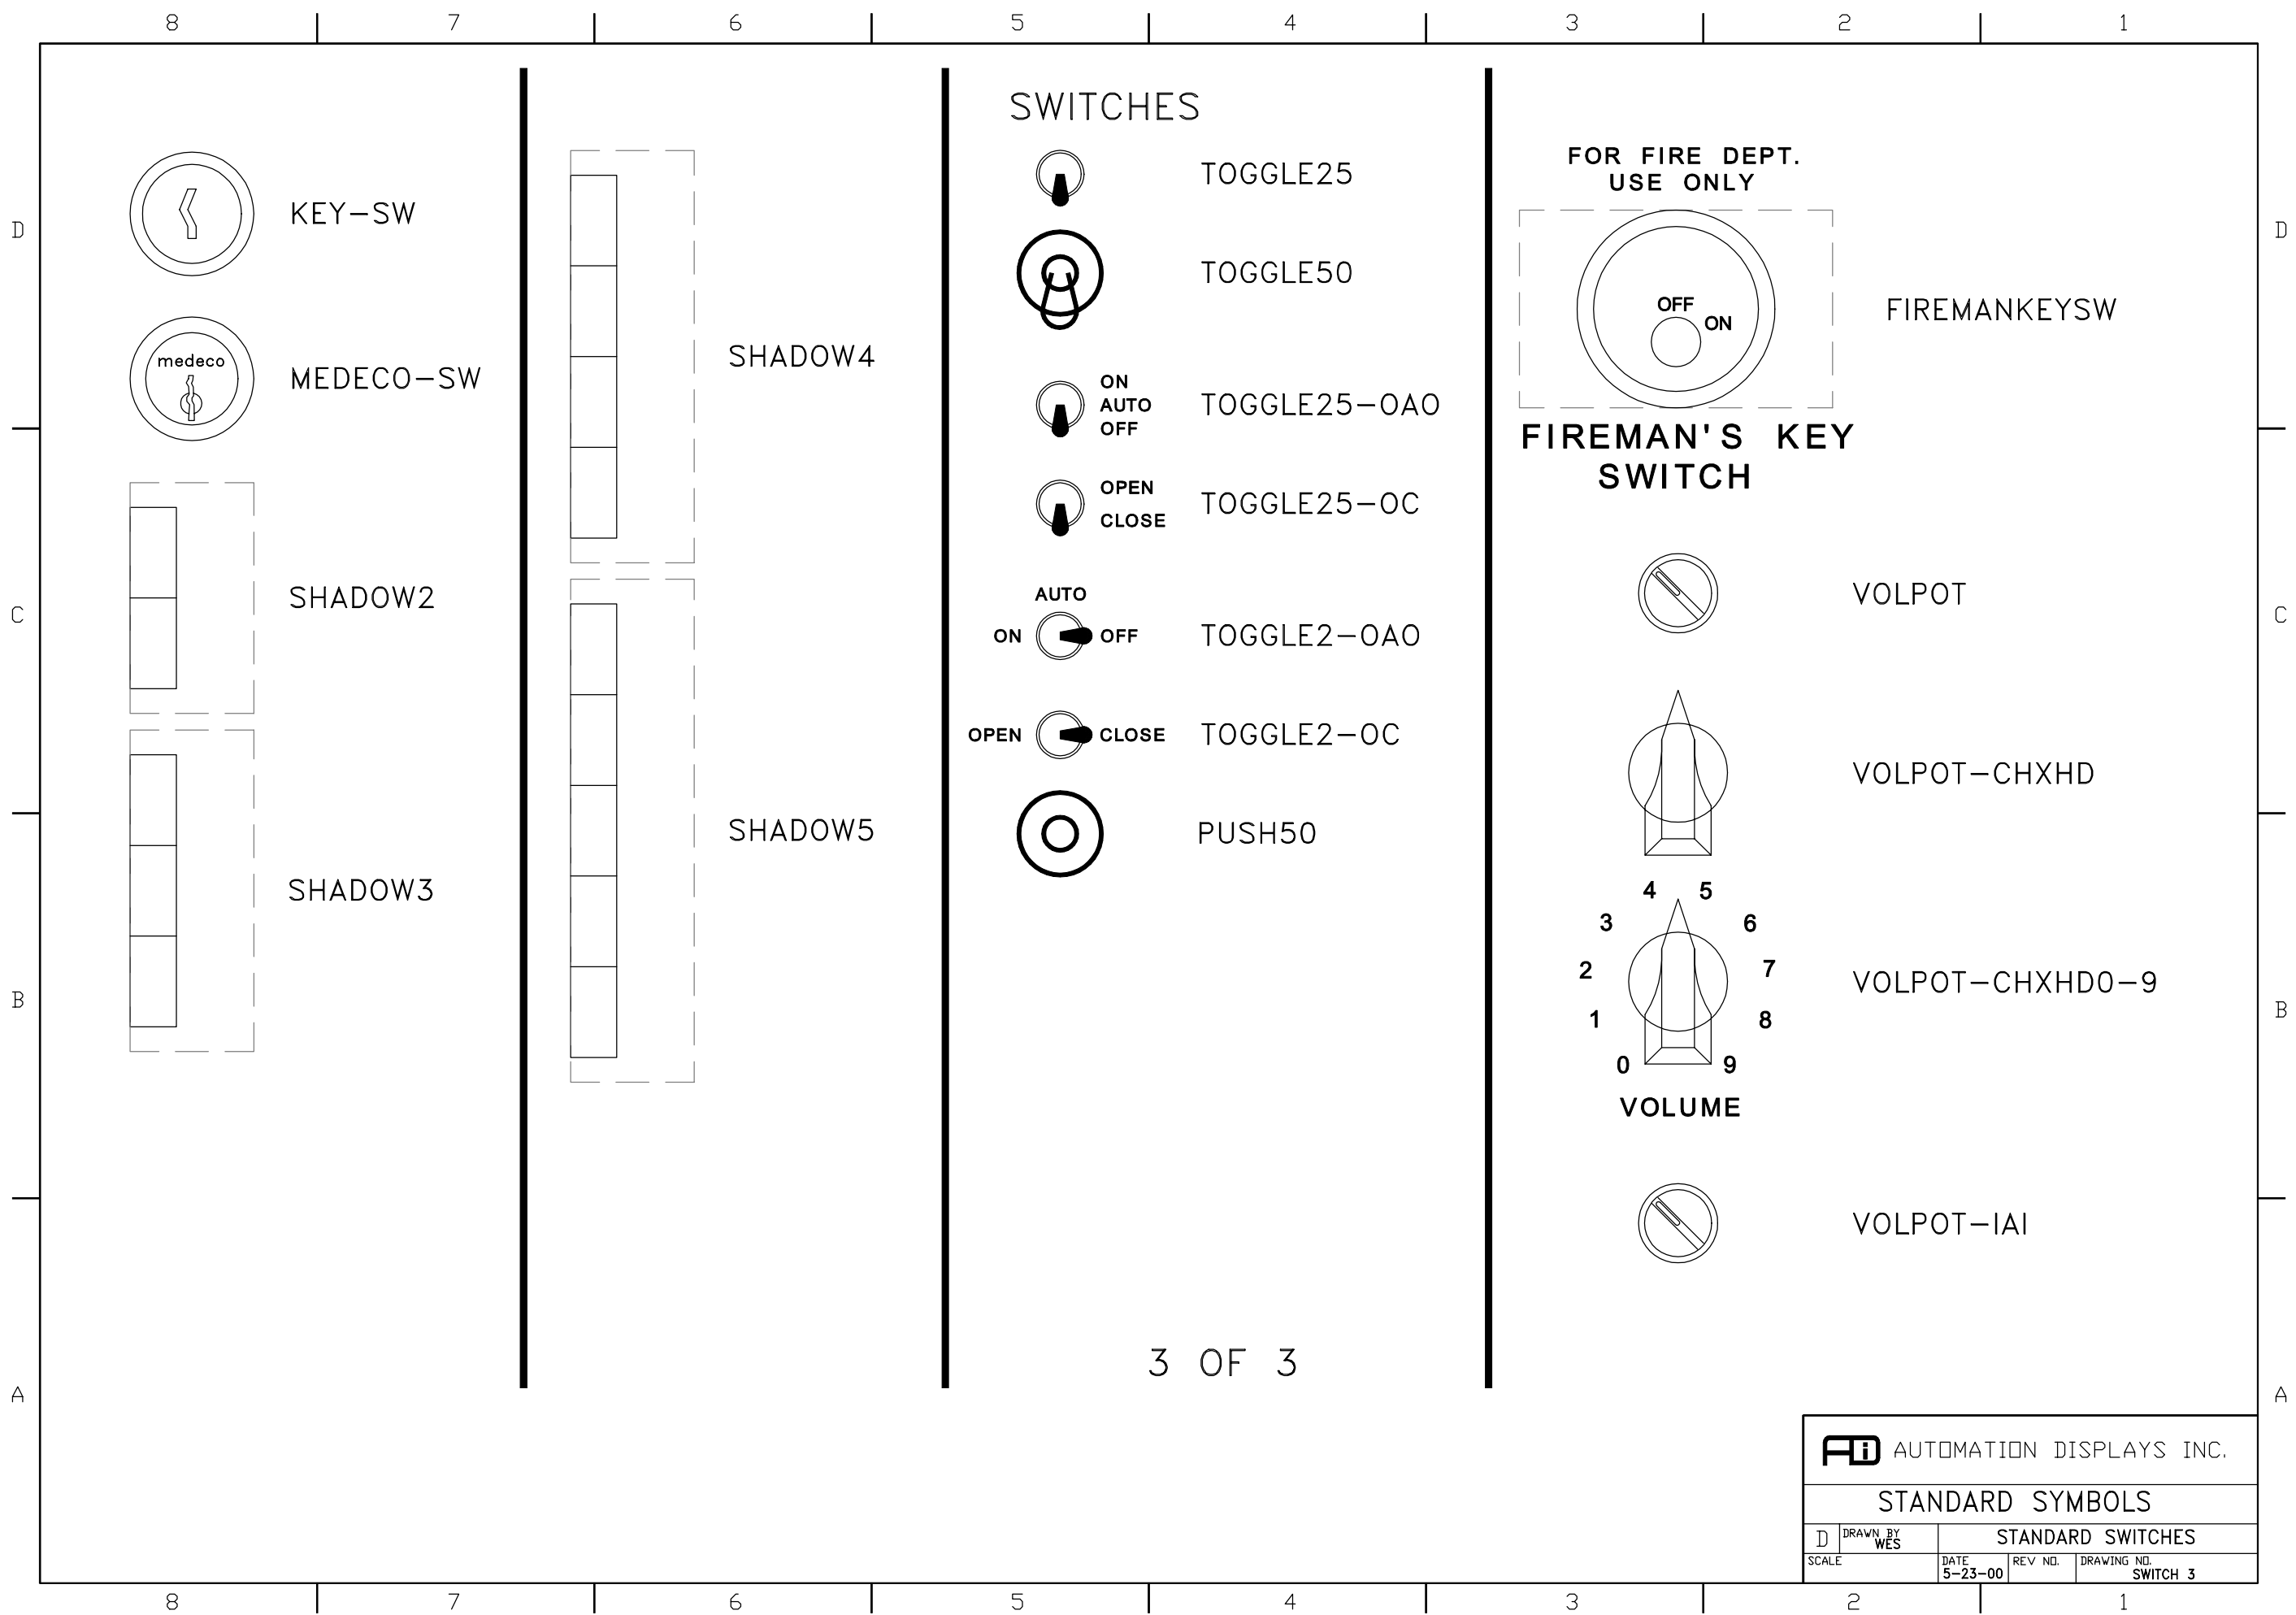

TELEPB-BLK

TELEPB-R

TELESWCLEAR

2 OF 3

AUTOMATION DISPLAYS INC.			
STANDARD SYMBOLS			
D	DRAWN BY WES	STANDARD SWITCHES	
SCALE	DATE 5-23-00	REV. NO.	DRAWING NO. SWITCH 2

8 7 6 5 4 3 2 1

D  
C  
B  
A

SWITCHES

-  TOGGLE25
-  TOGGLE50
-  TOGGLE25-OAO
-  TOGGLE25-OC
-  TOGGLE2-OAO
-  TOGGLE2-OC
-  PUSH50

-  VOLPOT
-  VOLPOT-CHXHD
-  VOLPOT-CHXHD0-9
-  VOLPOT-IAI

3 OF 3

<b>ADI</b> AUTOMATION DISPLAYS INC.			
STANDARD SYMBOLS			
D	DRAWN BY WES	STANDARD SWITCHES	
SCALE	DATE 5-23-00	REV. NO.	DRAWING NO. SWITCH 3